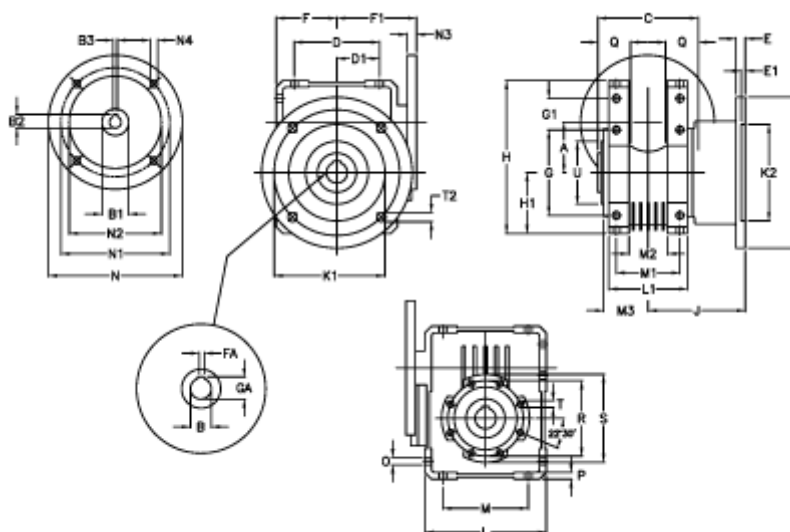

Article number: 392208603043036

Description: Worm Gear with Torque Limiter
W86 L2-UF-30-P80 B5

Measures

A = 86.90	E = 15	H = 245.5	M = 144	N4 = 11,5	U = 110
B = 35	E1 = 6	H1 = 100.0	M1 = 101	O = 11.5	
B1 E7 = 19	F = 100	J = 151.0	M2 = 57	P = 11	
B2 = 21.8	F1 = 128	K = 210	M3 = 65	Q = 45	
B3 H9 = 6	FA = 10	K1 = 176	N = 200	R = 130	
C = 140	G = 144	K2 = 152	N1 = 165	S = 150	
D = 144.0	G1 = 45.5	L = 200	N2 = 130	T = M10x18	
D1 = 72.0	GA = 38.3	L1 = 125	N3 = 12.0	T2 = 12.5	